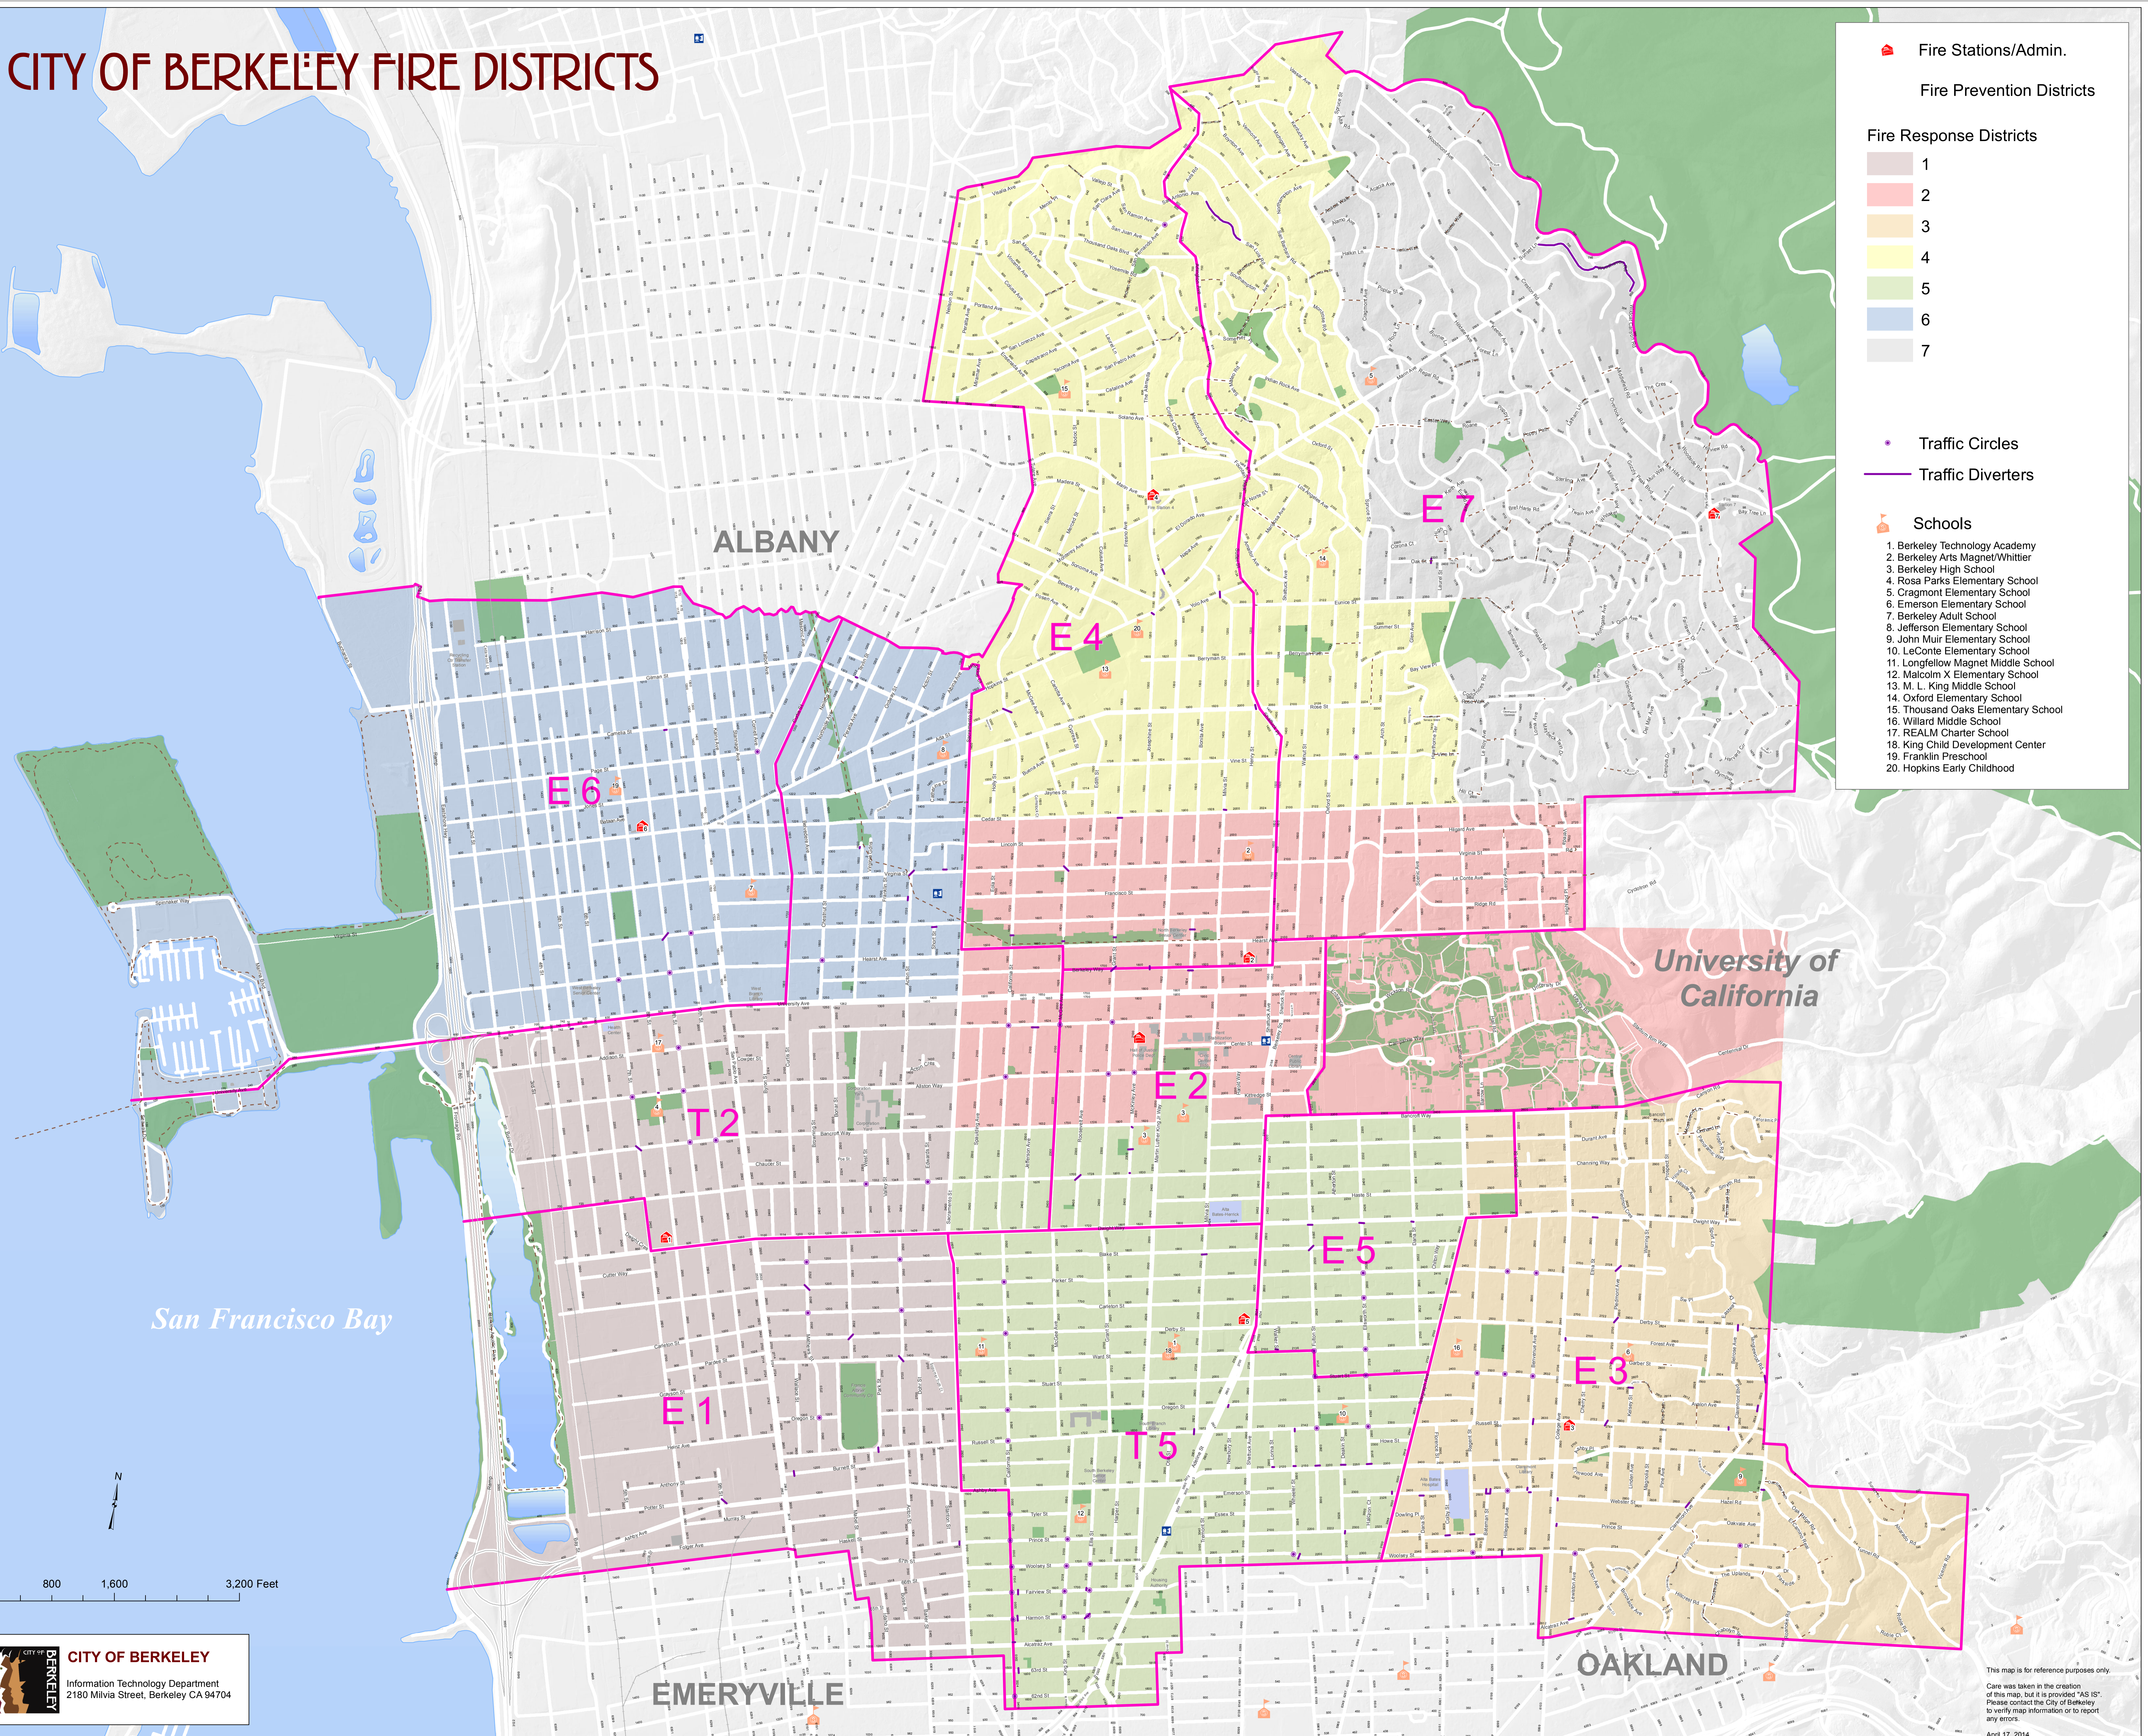

CITY OF BERKELEY FIRE DISTRICTS

Fire Stations/Admin.

Fire Prevention Districts

Fire Response Districts

- 1
- 2
- 3
- 4
- 5
- 6
- 7

Traffic Circles

Traffic Diverters

Schools

1. Berkeley Technology Academy
2. Berkeley Arts Magnet/Whittier
3. Berkeley High School
4. Rosa Parks Elementary School
5. Cragmont Elementary School
6. Emerson Elementary School
7. Berkeley Adult School
8. Jefferson Elementary School
9. John Muir Elementary School
10. LeConte Elementary School
11. Longfellow Magnet Middle School
12. Malcolm X Elementary School
13. M. L. King Middle School
14. Oxford Elementary School
15. Thousand Oaks Elementary School
16. Willard Middle School
17. REALM Charter School
18. King Child Development Center
19. Franklin Preschool
20. Hopkins Early Childhood

San Francisco Bay

University of California

EMERYVILLE

OAKLAND

ALBANY

0 800 1,600 3,200 Feet

CITY OF BERKELEY
Information Technology Department
2180 Milvia Street, Berkeley CA 94704